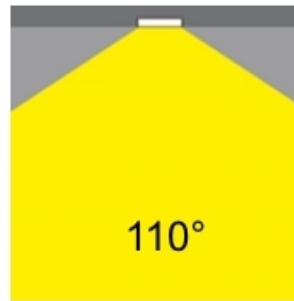

DIXIT RA16 RECESSED

A56102-

PROJECT	
TYPE	
SPECIFIER	
QUANTITY	
DATE	

RA 16 LED 18W 2400 lm				R:100%				I.Max:350 Cd/Klm			
H[m]	D[m]	Max lux	Med lux	Alpha=112°		H[m]	D[m]	Max lux	Med lux	Beta=113°	
1.00	2.99	604	145			1.00	3.07	604	145		
2.00	5.98	151	36			2.00	6.13	151	36		
3.00	8.96	67	16			3.00	9.20	67	16		
4.00	11.95	38	9			4.00	12.26	38	9		
5.00	14.94	24	6			5.00	15.33	24	6		

Dimming	DP	DV		
	Phase	0-10V		
Color Temperature	27K	30K	35K	40K
	2700K	3000K	3500K	4000K

Order Example **K°**

L5XXXXXX-DV-30K

0-10V **3000K**