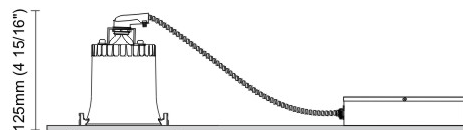

#### PHYSICAL

Shape: Round  
 Diameter (mm): 103  
 Diameter (in): 4 1/16  
 Height (mm): 85  
 Height (in): 3 3/8  
 Min. Recessing Depth (mm): 125  
 Min. Recessing Depth (in): 4 15/16  
 Light Distribution: Direct  
 Weight (kg): 0.3  
 Weight (lbs): 0.66  
 Diffuser: Clear Polycarbonate  
 Fixture Finish: MWH  
 Fixture Material: Aluminum Die Cast  
 Cut-out Measurements: 96mm / 3 3/4"

#### RATINGS AND CERTIFICATIONS

Certified By: Certified for North American Standards  
 IP rating: IP43

103mm (4 1/16")

103mm (4 1/16")

Ø96mm  
(3 3/4")