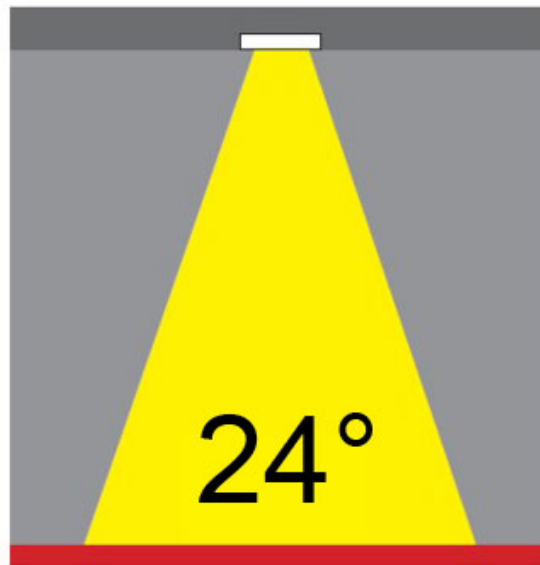

DIXIT RA8 RECESSED

A56057-

PROJECT
TYPE
SPECIFIER
QUANTITY
DATE

	DP	DV		Order Example		K°
Dimming	Phase	0-10V		L5XXXXXX-DV-30K		
Color Temperature	27K	30K	35K	40K		K°
	2700K	3000K	3500K	4000K	0-10V	3000K