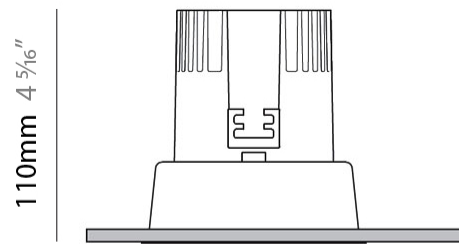

GENERAL

Series: Dixit
Subseries: Dixit RA8
Brand: Ivela
Division: Architectural
Mounting Type: Recessed
Mounting Location: Ceiling
Subcategory: Downlight

PHYSICAL

Shape: Round
Diameter (mm): 96
Diameter (in): 3 3/4
Height (mm): 110
Height (in): 4 5/16
Min. Recessing Depth (mm): 150
Min. Recessing Depth (in): 5 7/8
Light Distribution: Direct
Weight (kg): 0.4
Weight (lbs): 0.88
Diffuser: Clear Polycarbonate
Fixture Finish: MWH
Fixture Material: Aluminum Die Cast
Cut-out Measurements: 92mm / 3 5/8"

ELECTRICAL

Lamp Type: LED
Total Output Wattage (W): 9 / 12
Dimming: Tri-Mode (Non-Dimming and Phase Dimming (120Vac only) and 0-10V Dimming)
Driver Included: No
Driver Location: Recessed Housing
Driver Type: Constant Current - Universal
Driver Class: Class 2
Input Voltage (V): 120 - 277
Constant Current (MA): 250 / 350

LED

Number of LEDs: 1
Color Temperature (°K): 2700 / 3000
Max. Delivered Lumen (lm): 1096 / 1447
CRI: >80 CRI
Efficiency (%): 87.7
Lamp Life (hrs): 50000
Upon Request: 3500K upon request

OPTICAL

Optic°: 26
Beam Angle: Symmetric
Adjustability: Fixed
Upon Request: Optic 45° (mirror-metallized) / 65° (white)

RATINGS AND CERTIFICATIONS

Certified By: Certified for North American Standards
IP rating: IP44
IK Rating: IK08

PROJECT	_____
TYPE	_____
SPECIFIER	_____
QUANTITY	_____
DATE	_____