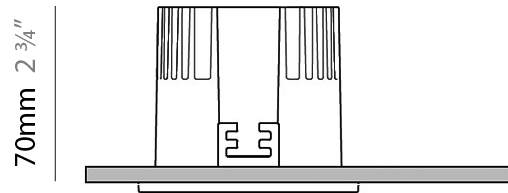

GENERAL

Series: Dixit
Subseries: Dixit RA8
Brand: Ivela
Division: Architectural
Mounting Type: Recessed
Mounting Location: Ceiling
Subcategory: Downlight

PHYSICAL

Shape: Square
Length (mm): 80
Length (in): 3 1/8"
Width (mm): 80
Width (in): 3 1/8"
Height (mm): 70
Height (in): 2 3/4"
Min. Recessing Depth (mm): 110
Min. Recessing Depth (in): 4 3/16"
Light Distribution: Direct
Weight (kg): 0.4
Weight (lbs): 0.88
Diffuser: Clear Polycarbonate
Fixture Finish: MWH
Fixture Material: Aluminum Die Cast
Cut-out Measurements: 70mm / 2 3/4"

ELECTRICAL

Lamp Type: LED
Total Output Wattage (W): 9 / 12
Dimming: Tri-Mode (Non-Dimming and Phase Dimming (120Vac only) and 0-10V Dimming)
Driver Included: No
Driver Location: Recessed Housing
Driver Type: Constant Current - Universal
Driver Class: Class 2
Input Voltage (V): 120 - 277
Constant Current (MA): 250 / 350

LED

Number of LEDs: 1
Color Temperature (°K): 2700 / 3000
Max. Delivered Lumen (lm): 1096 / 1447
CRI: >80 CRI
Efficiency (%): 87.7
Lamp Life (hrs): 50000
Upon Request: 3500K upon request

OPTICAL

Optic°: 26
Adjustability: Fixed
Upon Request: Optic 45° (mirror-metallized) / 65° (white)

RATINGS AND CERTIFICATIONS

Certified By: Certified for North American Standards
IP rating: IP44
IK Rating: IK08
Glare Rating: ≤ 19